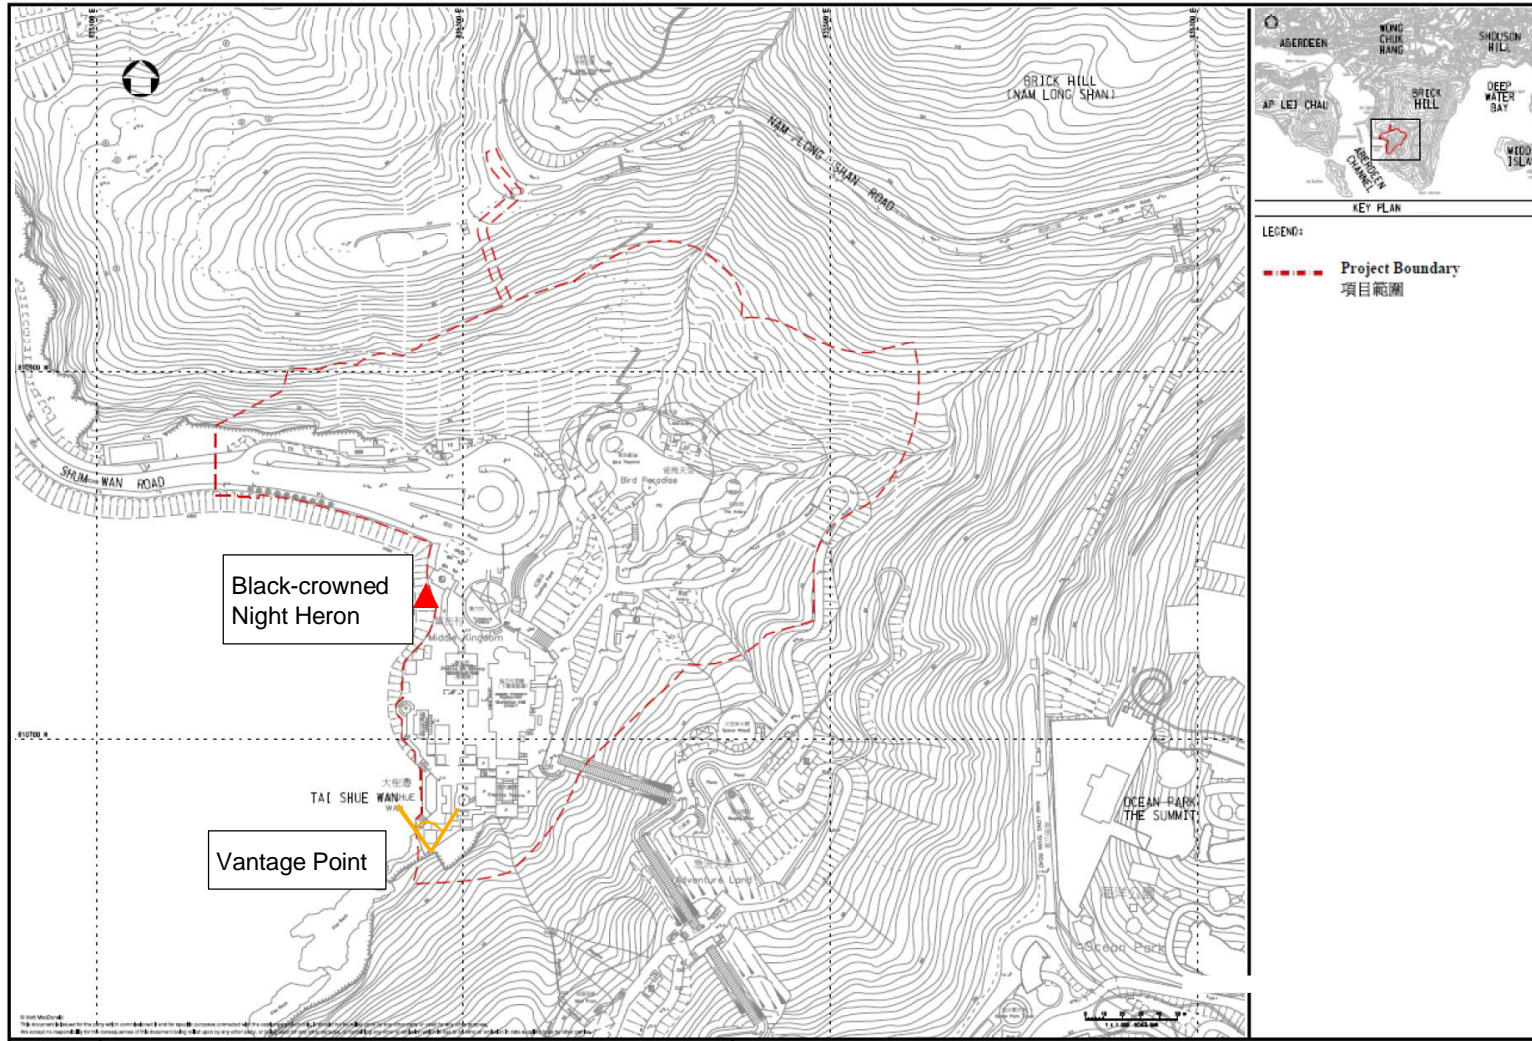

Figure 1 – Location of Two Groups of *Platycodon Grandiflorus*

Figure 2: Vantage point and result for Roosting Activities of Ardeids in Peak Wintering Season

	<p>Photo 1 – Group 1 of <i>Platycodon Grandiflorus</i></p>
	<p>Photo 2 – Group 2 of <i>Platycodon Grandiflorus</i></p>
	<p>Photo 3 – Current situation of fencing and warning sign</p>